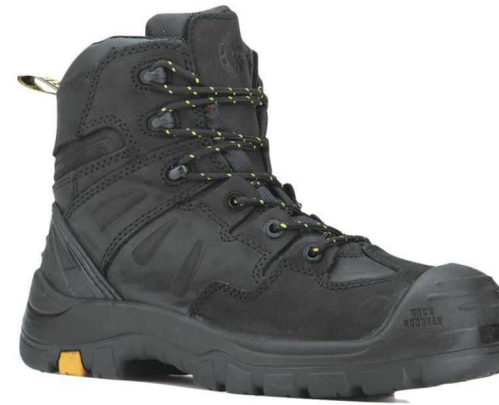

AK436

Sizes: 4-15 [½ 7.5-11.5]

- **Toe Type:** Soft toe
- **Shank:** Steel shank
- **Outsole:**
  - Rubber oil-and-slip-resistant outsole for enhanced traction
- **Upper:**
  - Durable, water resistant oiled crazy horse leather upper
- **Lining:**
  - COOLMAX® hygroscopic, breathable lining
  - Waterproof, moisture-wicking lining
- **Footbed:**
  - Cushioning PORON XRD® footbed
- **Technology:**
  - XRD® Technology is soft and contouring against the foot, has excellent compression set resistance, slow rebound and very low closure force, yet instantly dissipates force on impact
  - COMFORT MEMO® offers anti-fatigue performance
- **Safety Rating:**
  - Meets ASTM F2892-18 EH Standards

LAST 828

HEIGHT 6"

AK609

Sizes: 4-15 [½ 7.5-11.5]

- **Toe Type:** Composite toe
- **Shank:** Nylon shank
- **Outsole:**
  - Rubber oil-and-slip-resistant outsole for enhanced traction
- **Upper:**
  - Durable, water resistant oiled crazy horse leather upper
- **Lining:**
  - COOLMAX® hygroscopic, breathable lining
  - Waterproof, moisture-wicking lining
- **Footbed:**
  - Cushioning PORON XRD® footbed
- **Technology:**
  - XRD® Technology is soft and contouring against the foot, has excellent compression set resistance, slow rebound and very low closure force, yet instantly dissipates force on impact
  - COMFORT MEMO® offers anti-fatigue performance
- **Safety Rating:**
  - Meets ASTM F2413-18 I/75 C/75 SD Standards

LAST 828B

HEIGHT 6"